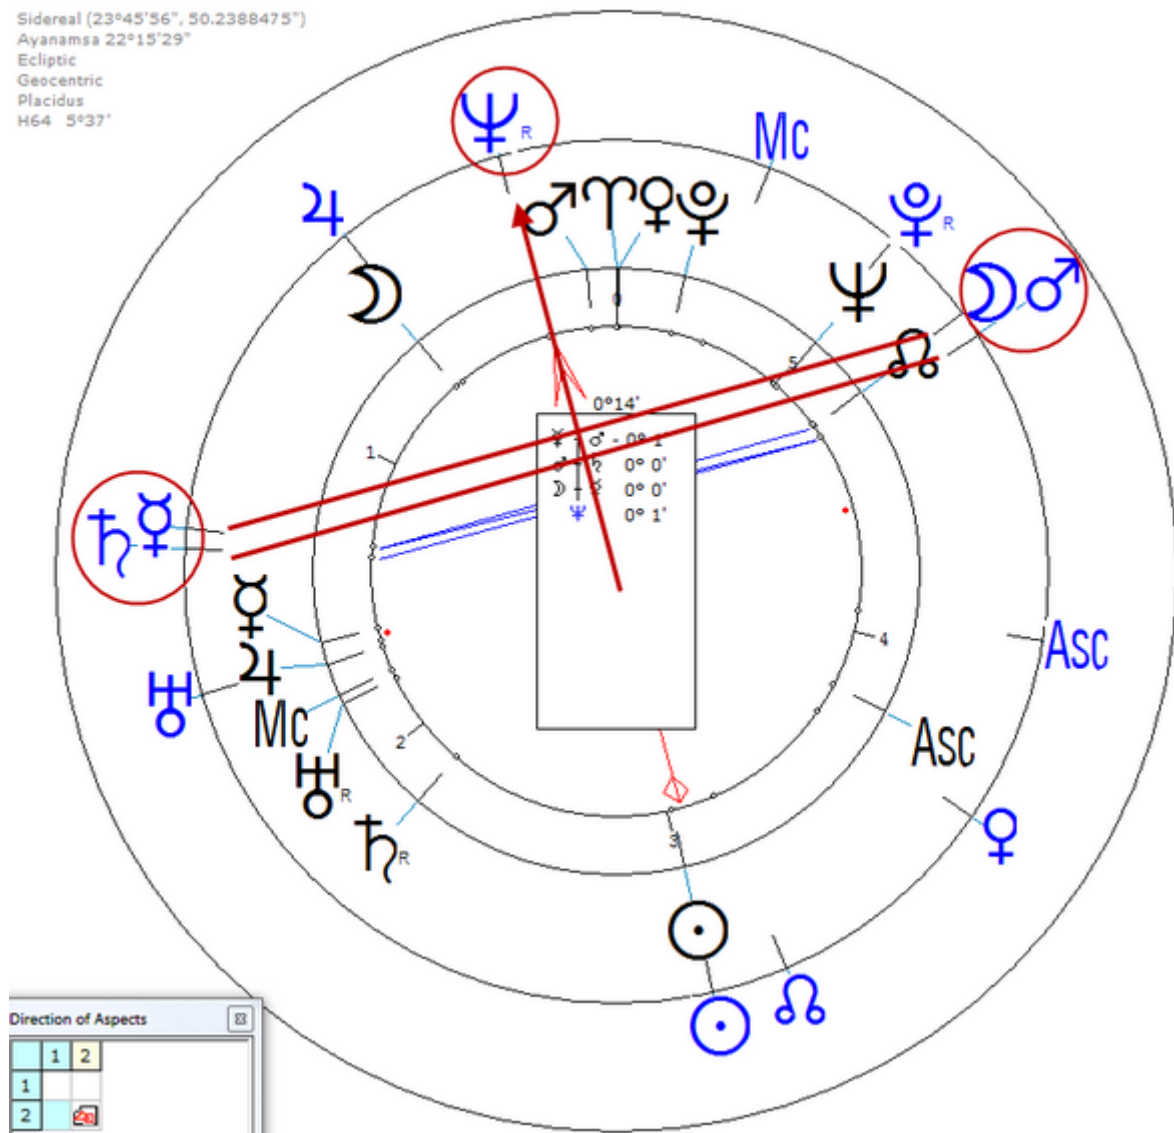

Solar Return (Harmonic 64)

Solar ☽/♀ = Solar ♂/♁ = Solar ♀ (poison)

Weiseborn, Jakob
22 March 1892 Tue 23:00 (GMT+0:34:40) 50n07 8e40
Frankfurt am Main, Germany
Sidereal (23°45'56", 50.2388475")
Ayanamsa 22°15'29"
Ecliptic
Geocentric
Placidus
H64 5°37'